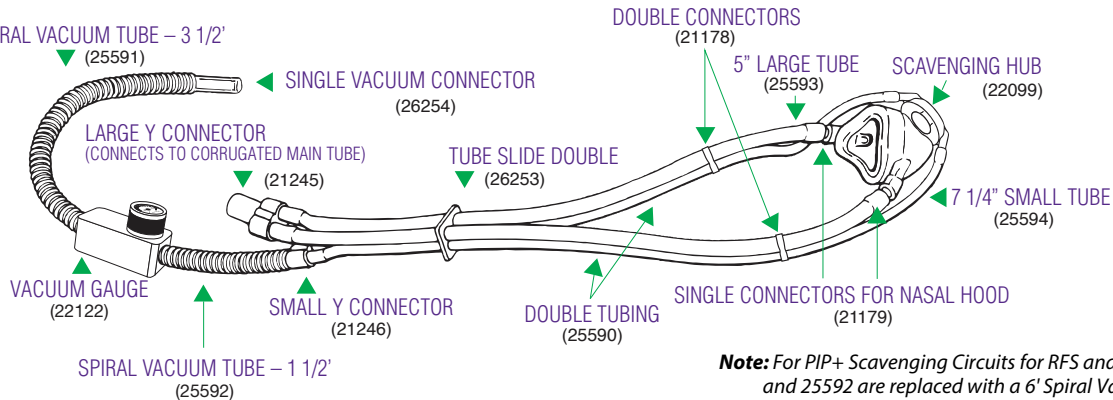

PIP+™ Scavenging Circuit Components Diagram (standard bag tee)

*Nasal Hoods,
Scavenging
Circuit &
Rubber
Goods are
Latex Free!*

Note: For PIP+ Scavenging Circuits for RFS and Accu-Vac, parts 25591, 22122 and 25592 are replaced with a 6' Spiral Vacuum Tube (part 27132).